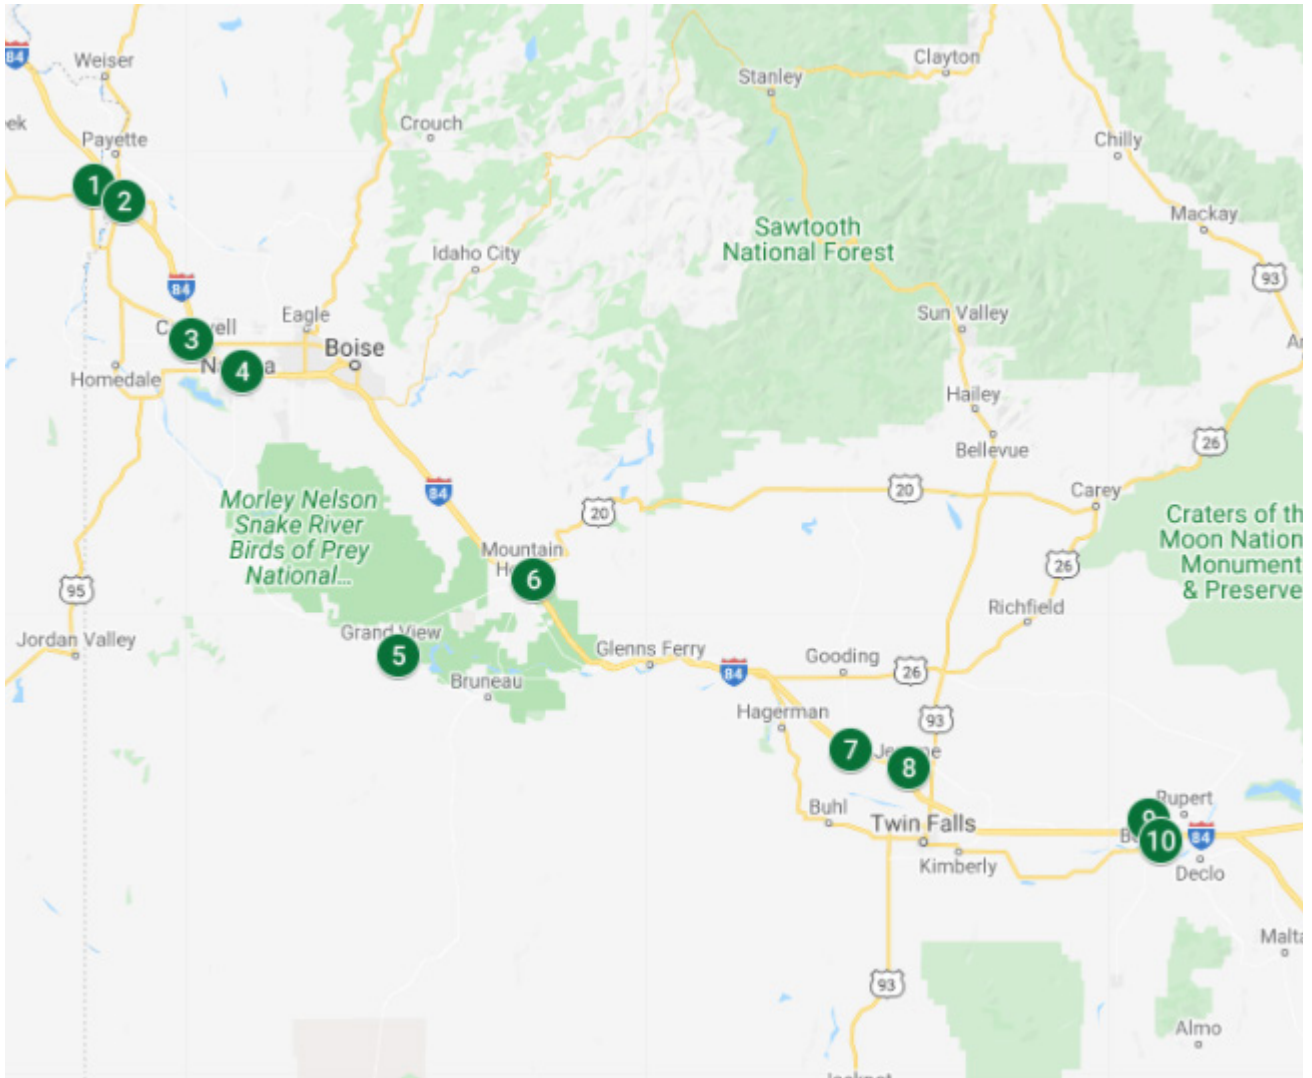

CUMBERLAND VALLEY ANALYTICAL SERVICES

"Laboratory services for agriculture ... from the field to the feed bunk"

CVAS Idaho Sample Pick Up System

CVAS is pleased to announce drop box locations in Idaho for forage, feed, water and manure samples. **Samples left at these locations will be picked up accordingly**, starting at Campbell Tractor in Ontario, OR and heading south to Western Seeds in Heyburn, ID. **Pick-up will run Monday through Friday**, excluding holidays when the lab is not in operation (*see www.foragelab.com for a list of holiday closings*). After the samples are picked up, they will be shipped overnight to our Waynesboro, PA lab for processing.

When dropping off samples, please send a text message to the number on the top of the drop box with the location, account name, and number of samples dropped. This information will assist us in planning the pick-up on any given day. Drop box locations may change or be increased over time as we obtain feedback from the field.

Results for NIR analysis should be available the next business day, following drop off. Sample bags and testing information is available at each drop location. Supplies may also be requested by emailing mail@foragelab.com.

Below are pictures of each location, the complete address of each business, and a map with all locations marked (numbers next to the locations below, match the locations on the map).

Please be respectful of the businesses that have given permission for us to place drop boxes at their locations. Thank them for that privilege if you have opportunity. We look forward to serving our client's needs.

Stop No.	Business	Location	Approx. Time of Pick Up
1	Campbell Tractor	Ontario, OR	11:00 AM
2	Campbell Tractor	Fruitland, ID	11:20 AM
3	Western Stockmen's	Caldwell, ID	11:55 AM
4	Campbell Tractor	Nampa, ID	12:15 PM
5	Simplot Grower Solutions	Grand View, ID	1:10 PM
6	Foothills Chevron	Mountain Home, ID	1:45 PM
7	Campbell Tractor	Wendell, ID	2:45 PM
8	Western Stockmen's	Jerome, ID	3:00 PM
9	Claar Farms - ABO Storage	Paul, ID	3:40 PM
10	Western Seeds	Heyburn, ID	4:00 PM

*Times are approximate and may vary depending on traffic and weather conditions.

*All locations will be picked up after 10PM the night prior to results being reported.